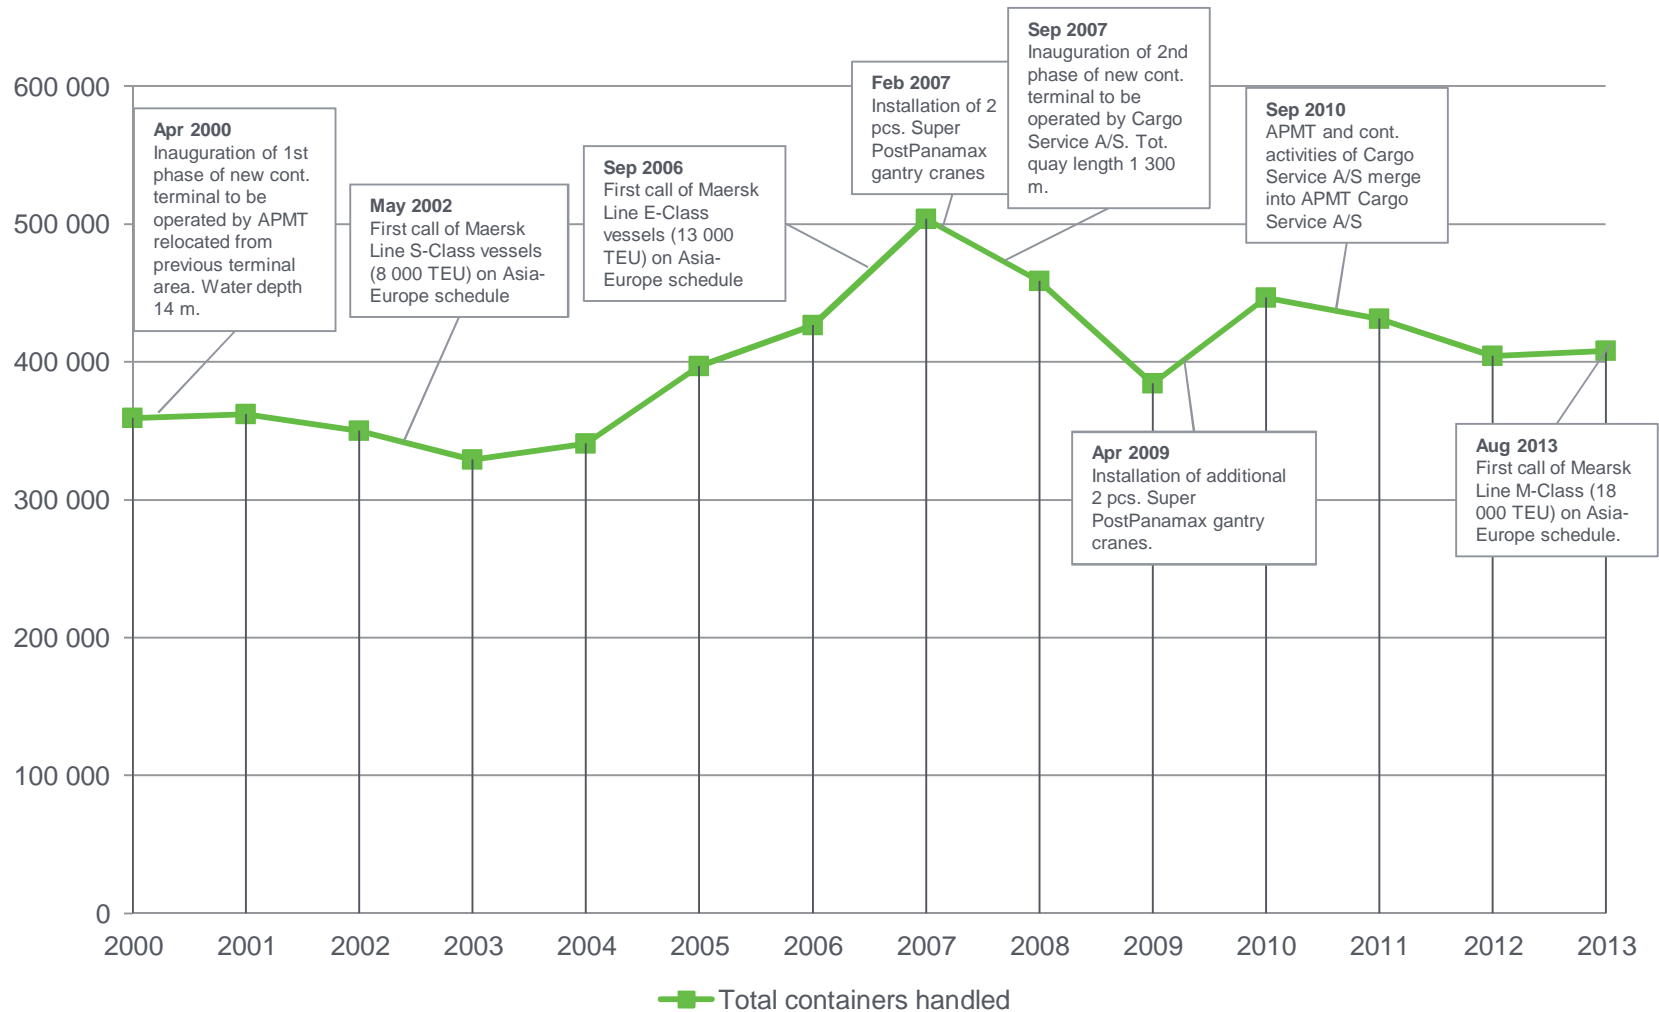

Hub Performance Indicators

Port of Aarhus

Port of Gothenburg